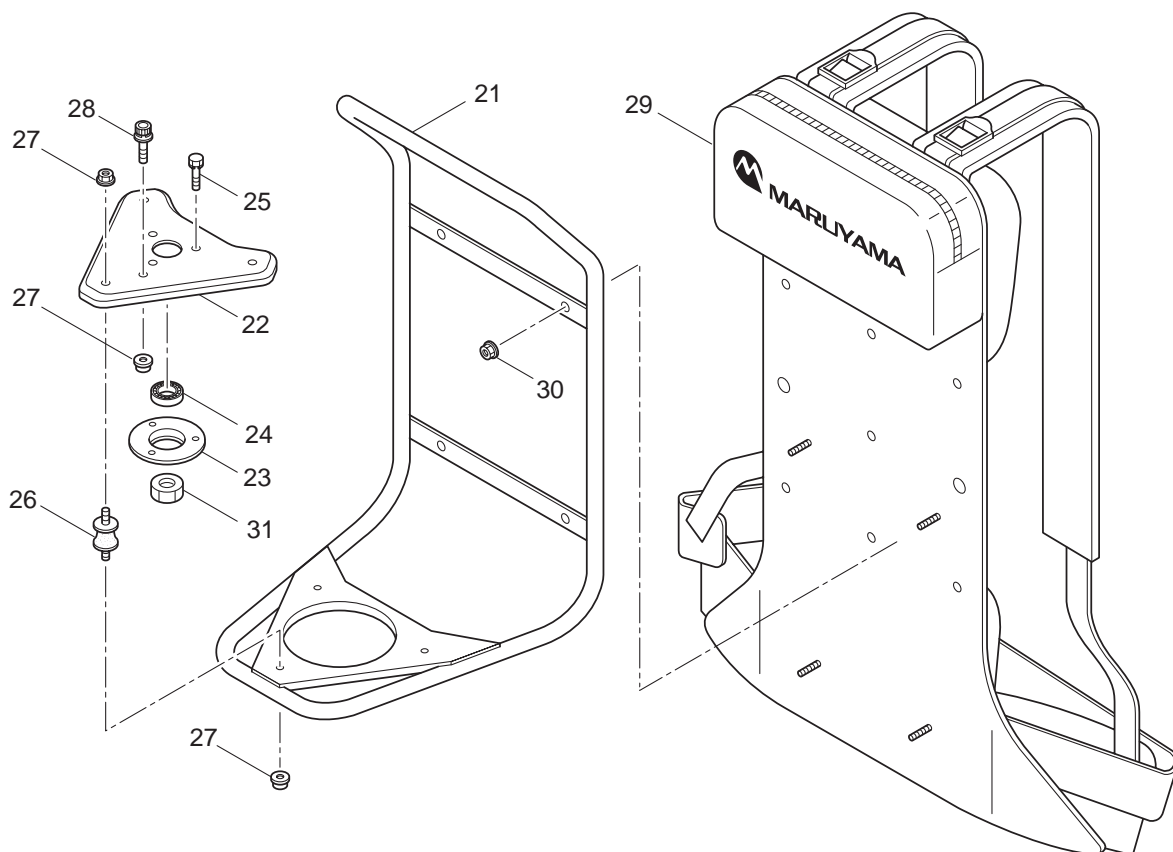

2. BKC5020RS
GEARCASE, SUPPORT FRAME

Ref. No.	Part No.	Part Name	Q'ty	Remarks
2-1	223049	Gearcase Ass'y	1	Incl.2-19
2-2	223050	Gearcase	1	
2-3	089845	Bolt	1	M8x10
2-4	092556	Bolt	1	M6x30
2-5	210560	Bearing	1	#609
2-6	227102	Gear Set	1	
2-7	217057	Blade Shaft	1	
2-8	022009	Bearing	1	#6002
2-9	016732	Snap Ring	1	#32
2-10	212394	Collar	1	15x22x8L
2-11	211818	Oil Seal	1	D22 32 6
2-12	215610	Bolt	1	M8x22,Counterclockwise
2-13	014490	Bearing	1	#6000
2-14	106933	Bearing	1	#6000Z
2-15	014210	Snap Ring	1	#10
2-16	054676	Snap Ring	1	#26
2-17	217060	Boss Adapter	1	
2-18	217061	Clamping Washer	1	
2-19	210308	Stabilizer	1	
2-20	089747	Bolt	1	M6x12
2-21	224730	Support Frame	1	
2-22	223669	Turn Bracket	1	
2-23	211644	Bearing Case	1	
2-24	220619	Bearing	1	#6001UU
2-25	092578	Bolt	3	M5x10
2-26	226783	Buffer	3	
2-27	219959	Nut	7	M6
2-28	223704	Cap Screw	1	M6x12
2-29	226490	Pad	1	
2-30	215230	Nut	4	M5
2-31	084020	Nut	1	M12