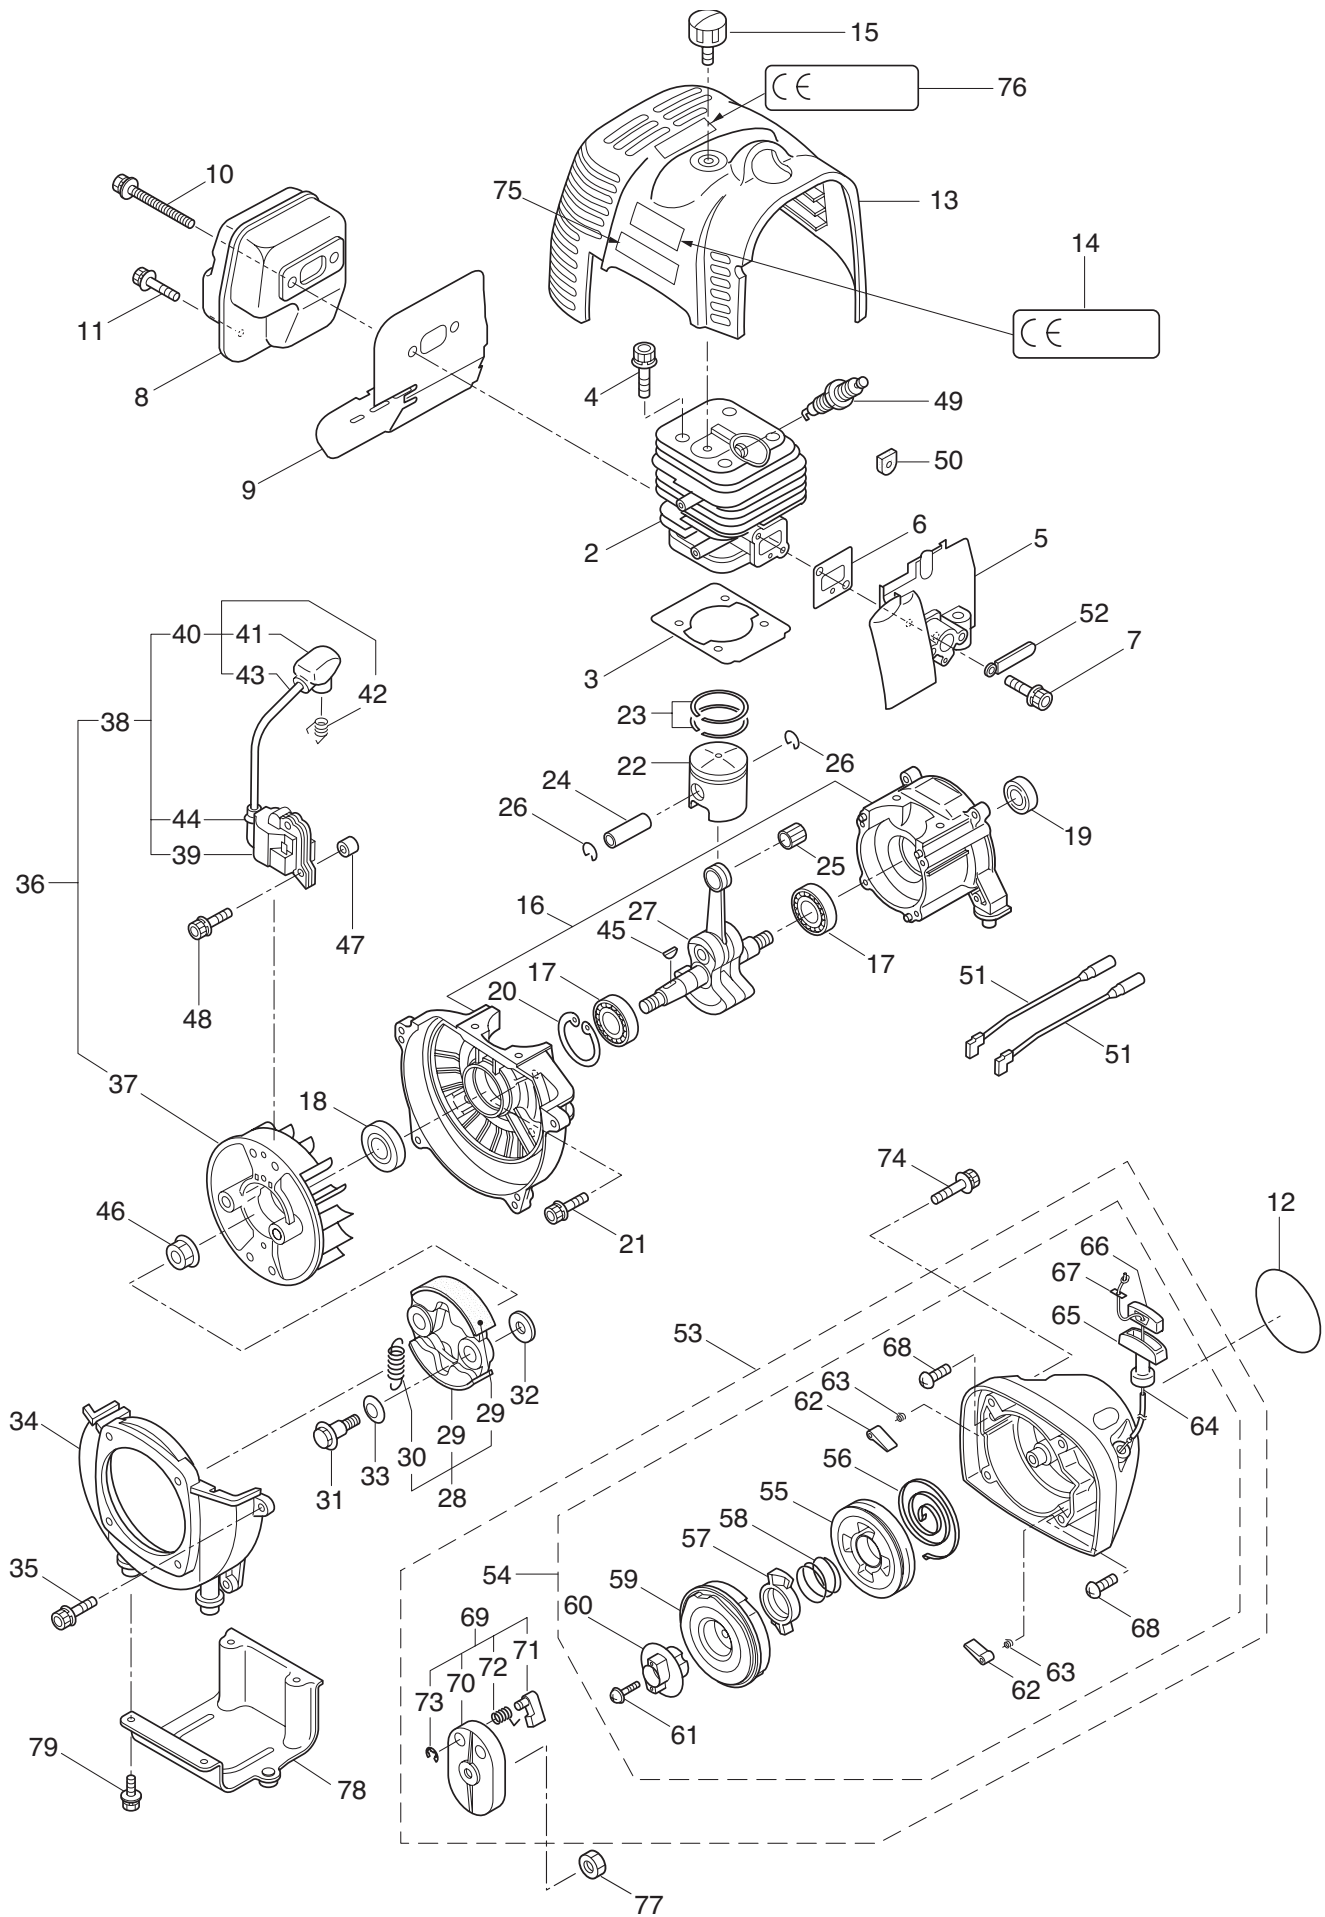

3. BKC5020RS ENGINE

Ref. No.	Part No.	Part Name	Q'ty	Remarks
3-46	262731	Nut,Rotor	1	M10
3-47	280381	Spacer	2	
3-48	283669	Cap Screw	2	M4x25
3-49	262483	Spark Plug	1	NGK BP6Y
3-50	281172	Grommet	1	
3-51	269722	Lead	2	
3-52	264588	Clamp	1	
3-53	282294	Recoil Starter Ass'y	1	Incl.54-73
3-54	282295	Starter Ass'y	1	Incl.55-68
3-55	280994	Pulley	1	
3-56	280995	Spiral Spring	1	
3-57	280996	Pawl	1	
3-58	280997	Return Spring	1	
3-59	283123	Spring Comp.	1	
3-60	280999	Plate	1	
3-61	281000	Set Screw	1	
3-62	281001	Pawl	2	
3-63	281002	Return Spring	2	
3-64	281004	Starter Rope	1	
3-65	262633	Starter Grip	1	
3-66	262981	Cap	1	
3-67	281005	Rope Stopper	1	
3-68	282622	Screw	2	
3-69	282623	Starter Pulley Ass'y	1	Incl.70-73
3-70	282282	Starter Pulley	1	
3-71	262636	Pawl	2	
3-72	262637	Return Spring	2	
3-73	262638	E-Ring	2	
3-74	261607	Cap Screw	4	M5x16
3-75	262714	Label	1	MARUYAMA
3-76	267561	Label	1	
3-77	081040	Nut	1	M8
3-78	283243	Blacket	1	
3-79	261607	Cap Screw	4	M5x16