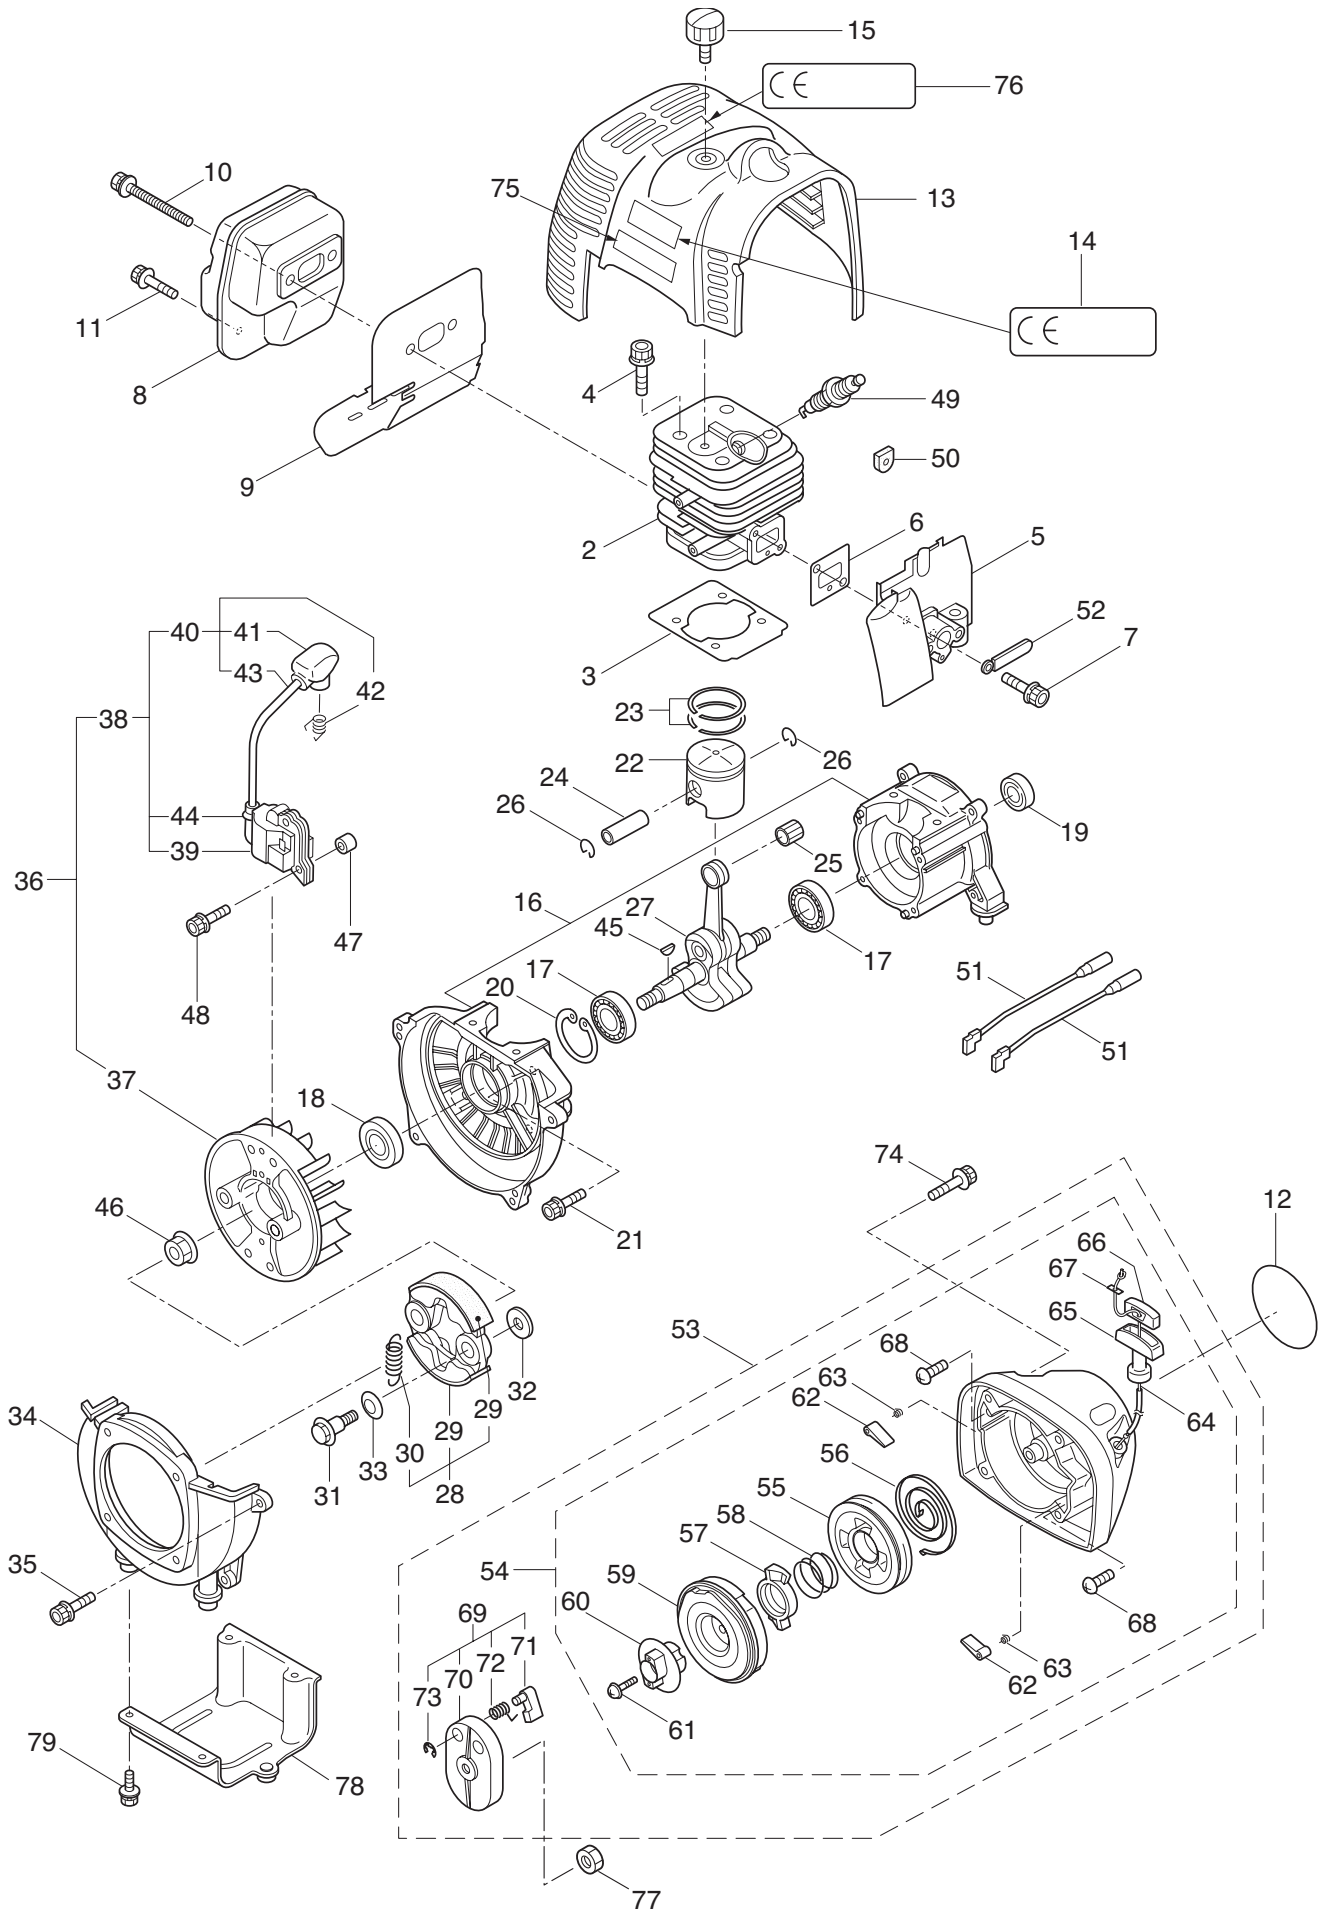

3.BKC5020RS
ENGINE

Ref. No.	Part No.	Part Name	Q'ty	Remarks
3-1	858372	Engine	1	NE500/14
3-2	283076	Cylinder	1	New gasket required
3-3	282259	Gasket	1	
3-4	261612	Cap Screw	4	M5x30
3-5	282261	Insulator	1	New gasket required
3-6	282262	Gasket	1	
3-7	267290	Cap Screw	2	M5x20
3-8	283534	Muffler	1	
3-9	282271	Gasket	1	
3-10	266713	Cap Screw	2	M5x60
3-11	283315	Screw	1	M5x12W-12
3-12	283284	Label	1	REVERSE2/NE500
3-13	282274	TopCover	1	
3-14	265694	Label	1	
3-15	262556	Knob	1	
3-16	282277	Crankcase	1	
3-17	262658	Bearing	2	#6202C3
3-18	262660	Oil Seal	1	TC15357
3-19	262565	Oil Seal	1	ISCD15257
3-20	012380	Snap Ring	1	#35
3-21	261612	Cap Screw	4	M5x30
3-22	283078	Piston	1	
3-23	282941	Piston Ring	2	(2)Required
3-24	262749	Piston Pin	1	
3-25	262659	Bearing,Needle	1	KTV111414EG01B2
3-26	262479	Clip,Piston Pin	2	
3-27	283038	Crankshaft/Conn.RodAss'y	1	
3-28	282743	Clutch Ass'y	1	Incl.29,30
3-29	282624	Clutch Shoe	2	(2)required
3-30	263617	Spring,Clutch	1	2.3-44.8L
3-31	283671	Cap Screw	2	M8x1.25
3-32	262683	Washer	2	8x22x1.2
3-33	262682	Wave Washer	2	
3-34	282285	FanCover	1	
3-35	261250	Cap Screw	4	M5x20
3-36	282287	Magneto Ass'y	1	Incl.37-44
3-37	282288	Rotor/Fan	1	
3-38	282289	Ignition Coil Ass'y	1	Incl.39-44
3-39	267572	Coil	1	
3-40	282290	Spark Plug Wire Ass'y	1	Incl.41-43
3-41	282292	Plug Boot	1	
3-42	261075	Connector	1	
3-43	282291	Spark Plug Wire	1	
3-44	261072	Cap	1	
3-45	261076	Woodruff Key	1	3x10