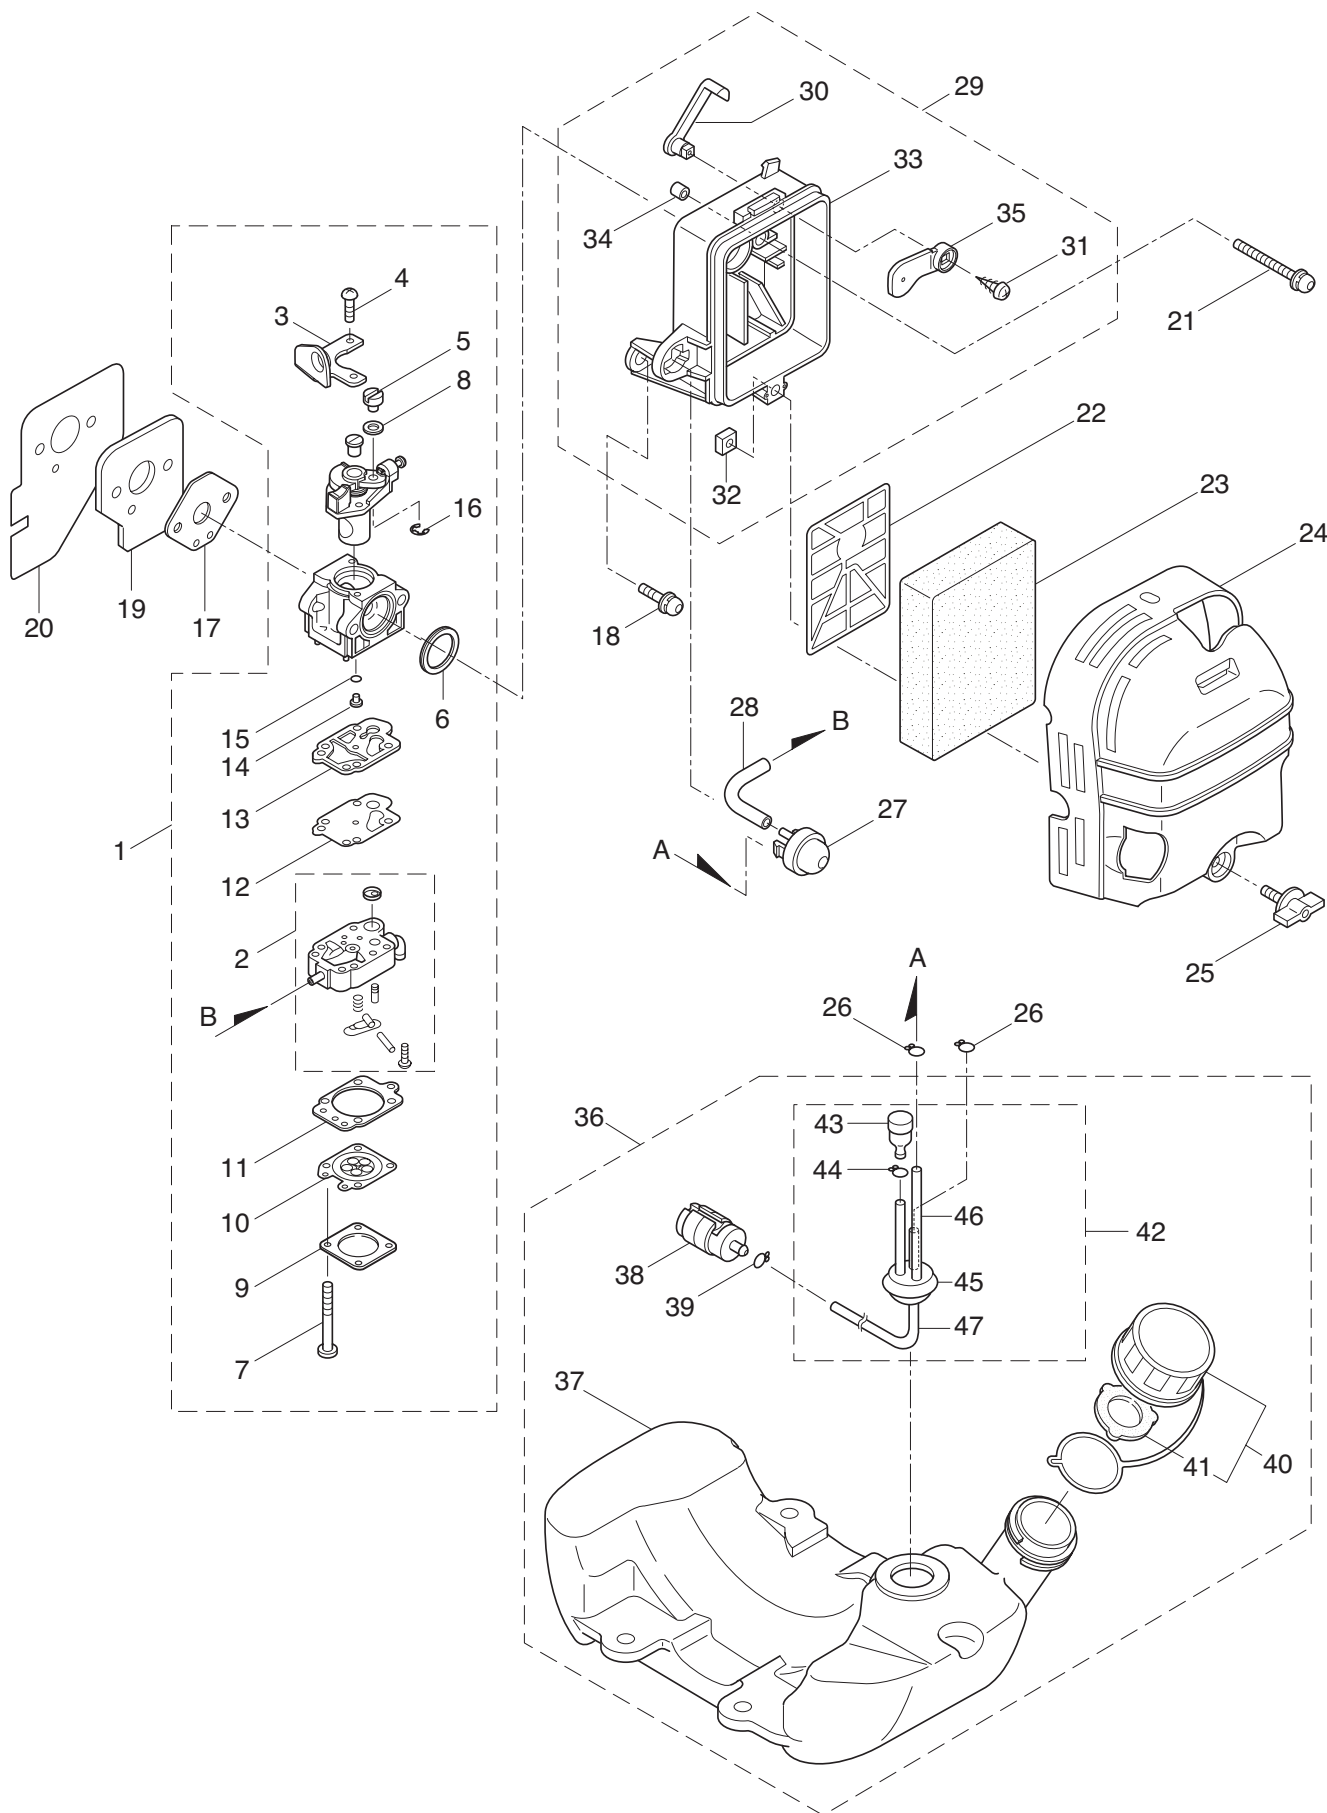

4. BKC5020RS
CARBURETOR, FUELTANK

Ref. No.	Part No.	Part Name	Q'ty	Remarks
4-46	282511	Return Pipe	1	
4-47	262649	Fuel Pipe	1