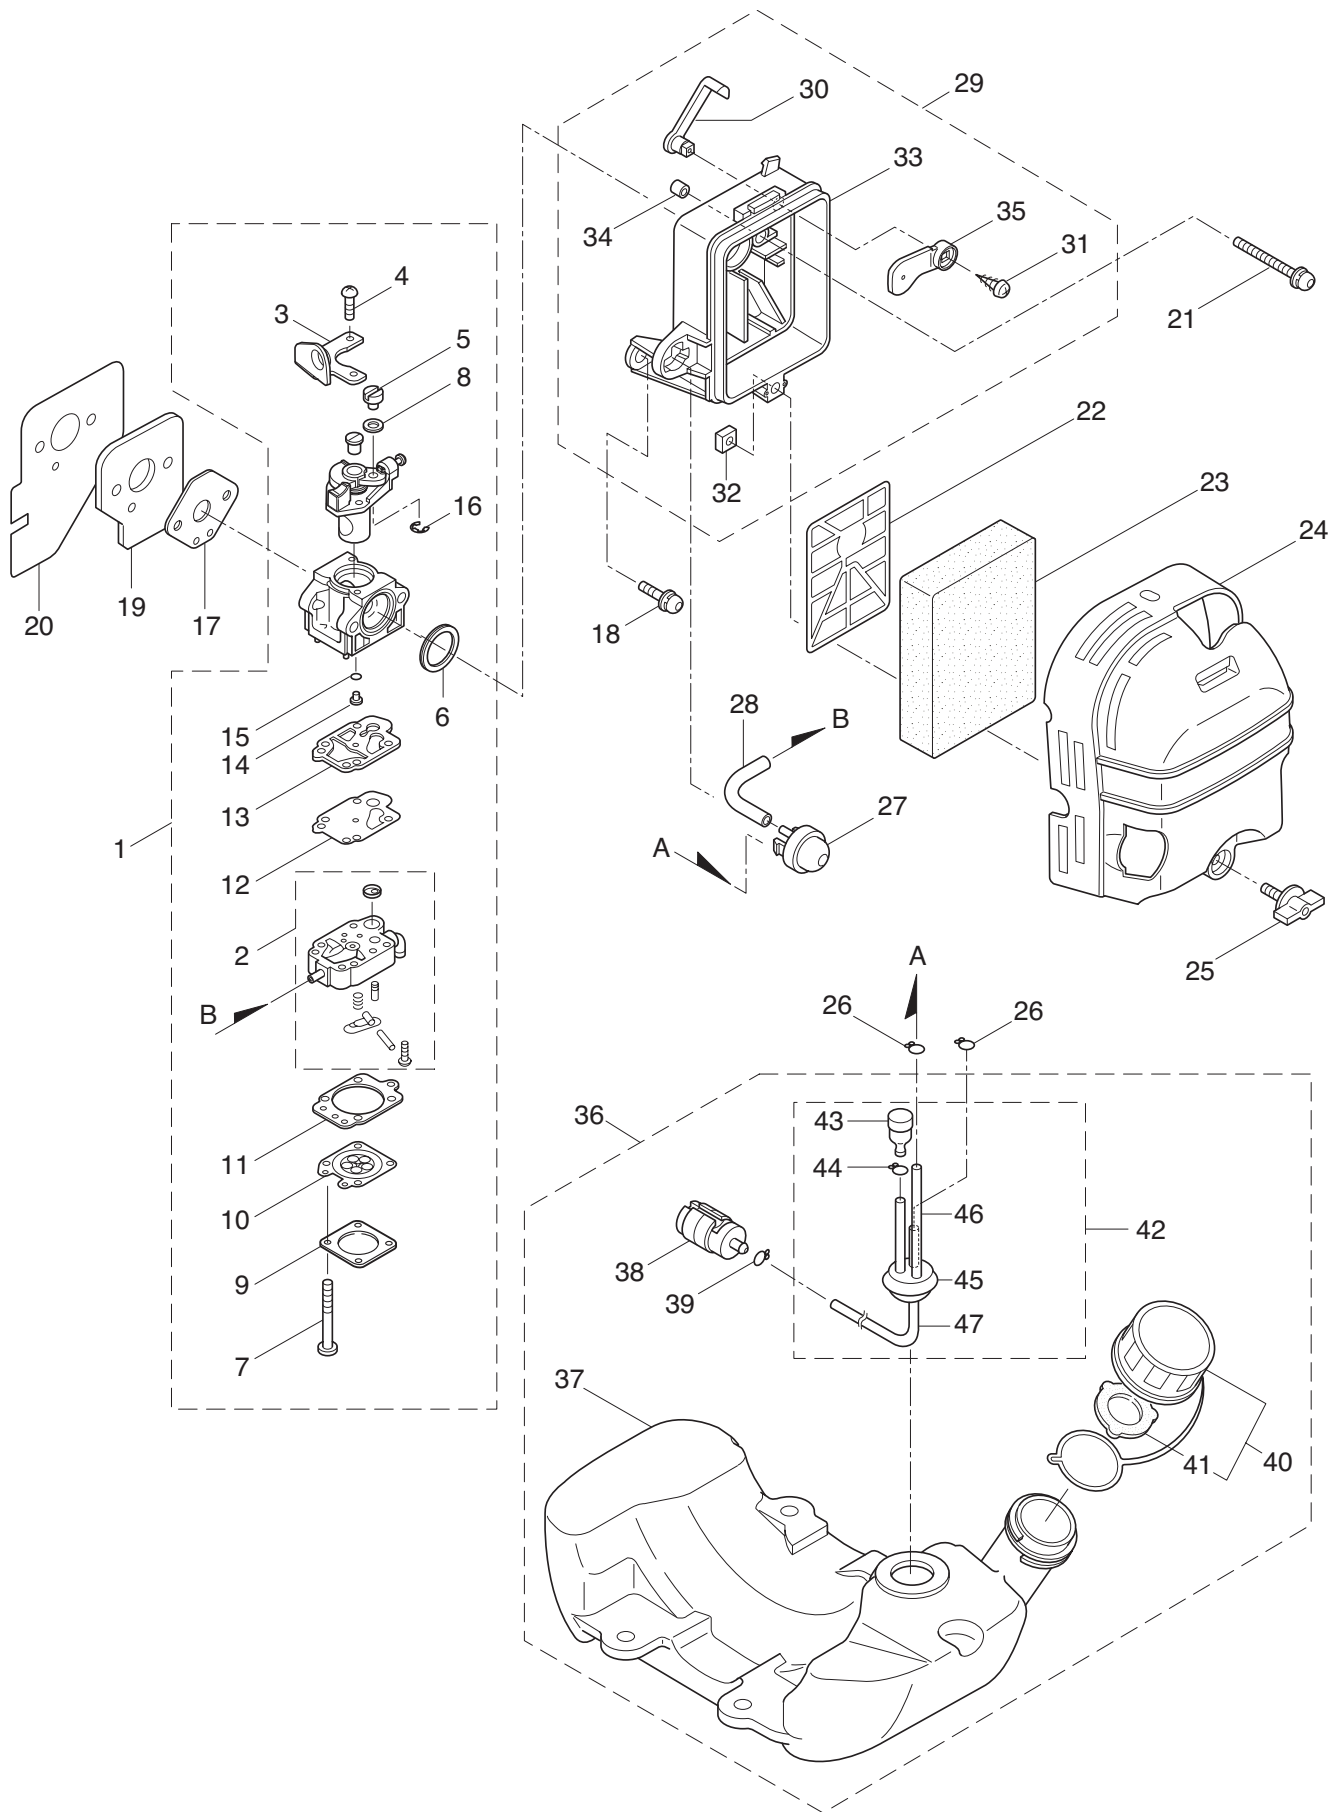

4. BKC5020RS
CARBURETOR, FUELTANK

Ref. No.	Part No.	Part Name	Q'ty	Remarks
4-1	284109	Carburetor Ass'y	1	Incl.2-16
4-2	283124	Pump Body	1	
4-3	264677	Bracket	1	
4-4	261875	Screw	2	
4-5	261658	Swivel	1	
4-6	261657	Packing	1	
4-7	263737	Screw	4	
4-8	264678	Washer	1	
4-9	263726	Cover Plate	1	
4-10	283905	Diaphragm, Meterring	1	
4-11	263727	Gasket	1	
4-12	262994	Diaphragm, Fuel Pump	1	
4-13	282576	Gasket	1	
4-14	283125	Main Jet	1	
4-15	261871	O-Ring	1	
4-16	261876	E-Ring	1	
4-17	282301	Gasket	1	
4-18	264807	Cap Screw	1	M5x16
4-19	283086	Divider	1	
4-20	283087	Gasket	1	
4-21	262720	Cap Screw	2	M5x55
4-22	282481	Plate	1	
4-23	282306	Element	1	
4-24	282307	Cleaner Cover	1	
4-25	281438	Knob	1	
4-26	261117	Clip	2	
4-27	282299	Pump	1	
4-28	282512	Fuel Pipe	1	
4-29	282302	Case Ass'y	1	Incl.30-35
4-30	282305	Lever	1	
4-31	269032	Screw	1	
4-32	269423	Nut	1	
4-33	282303	Case Body	1	
4-34	282484	Sleeve	3	
4-35	282304	Valve	1	
4-36	282309	Fuel Tank Ass'y	1	Incl.37-47
4-37	282310	Fuel Tank	1	
4-38	267328	Fuel Filter Ass'y	1	
4-39	261117	Clip	1	
4-40	281564	Fuel Tank Cap Ass'y	1	Incl.41
4-41	269377	Gasket	1	
4-42	282312	Fuel Pipe Ass'y	1	Incl.43-47
4-43	261590	Breather	1	
4-44	261117	Clip	1	
4-45	268065	Grommet	1