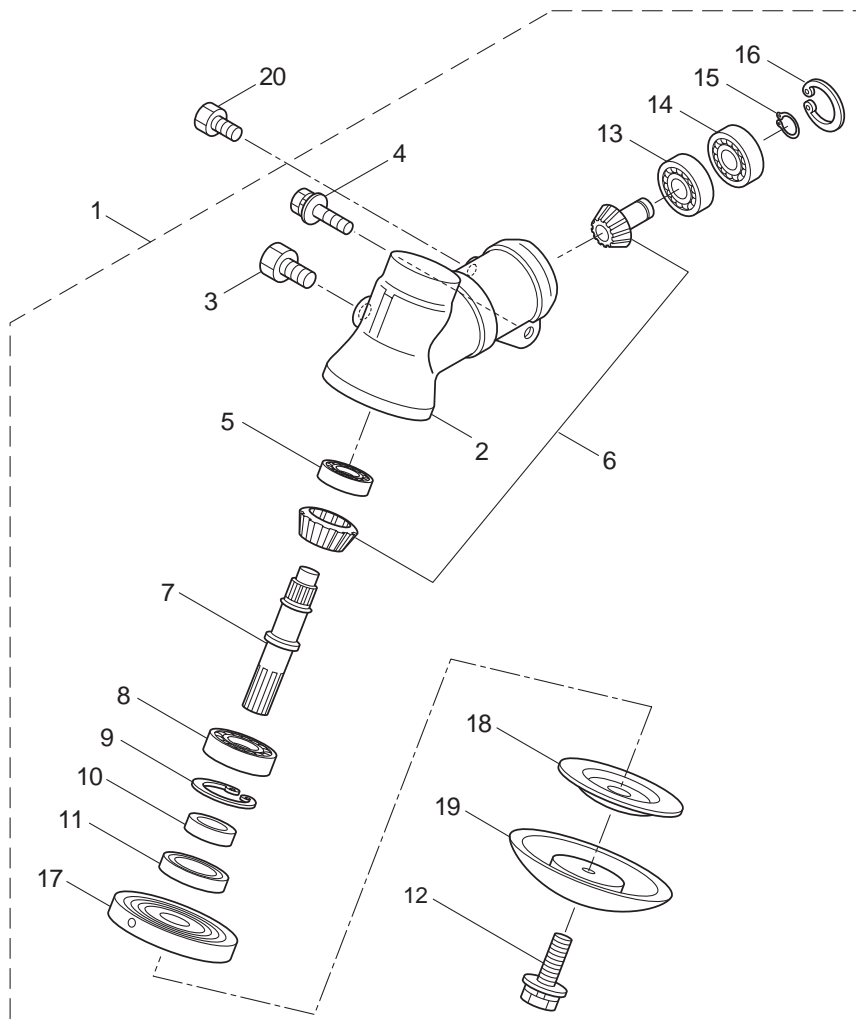

2. BKC5020RS
GEARCASE, SUPPORT FRAME

Ref. No.	Part No.	Part Name	Q'ty	Remarks
2-1	223049	Gearcase Ass'y	1	Incl.2-19
2-2	223050	Gearcase	1	
2-3	089845	Bolt	1	M8x10
2-4	092556	Bolt	1	M6x30
2-5	210560	Bearing	1	#609
2-6	227102	Gear Set	1	
2-7	217057	Blade Shaft	1	
2-8	022009	Bearing	1	#6002
2-9	016732	Snap Ring	1	#32
2-10	212394	Collar	1	15x22x8L
2-11	211818	Oil Seal	1	D22 32 6
2-12	215610	Bolt	1	M8x22,Counterclockwise
2-13	014490	Bearing	1	#6000
2-14	106933	Bearing	1	#6000Z
2-15	014210	Snap Ring	1	#10
2-16	054676	Snap Ring	1	#26
2-17	217060	Boss Adapter	1	
2-18	217061	Clamping Washer	1	
2-19	210308	Stabilizer	1	
2-20	089747	Bolt	1	M6x12
2-21	224730	Support Frame	1	
2-22	223669	Turn Bracket	1	
2-23	211644	Bearing Case	1	
2-24	220619	Bearing	1	#6001UU
2-25	092578	Bolt	3	M5x10
2-26	226783	Buffer	3	
2-27	219959	Nut	7	M6
2-28	223704	Cap Screw	1	M6x12
2-29	226490	Pad	1	
2-30	215230	Nut	4	M5
2-31	084020	Nut	1	M12