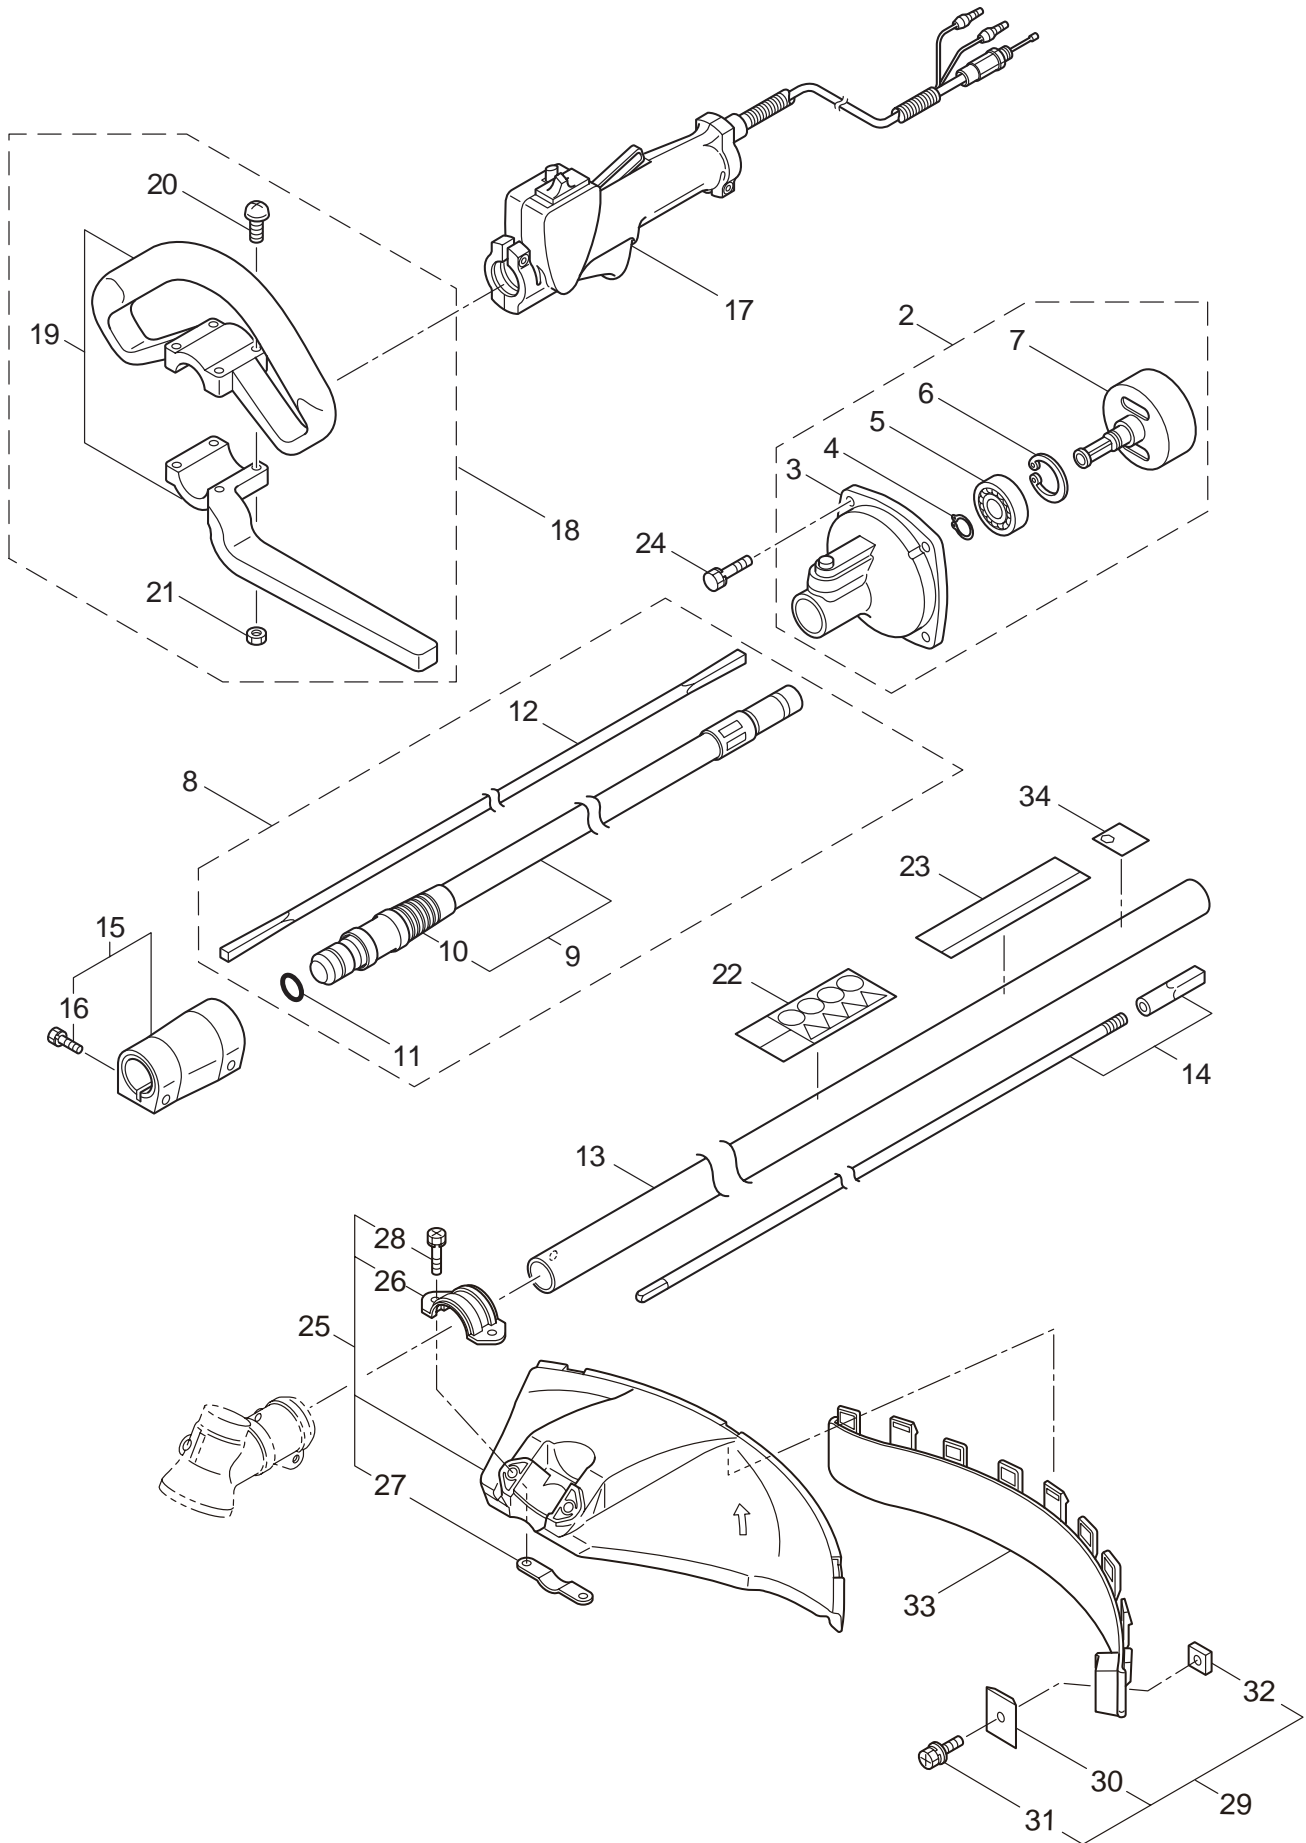

PARTS LIST

BKC5020RS

CONTENTS

1. MAIN BODY	1 ~ 2
2. GEARCASE, SUPPORT FRAME	3 ~ 4
3. ENGINE	5 ~ 8
4. CARBURETOR, FUEL TANK	9 ~ 12
5. ACCESSORIES	13 ~ 14

2007. 12.

P/N 522092

1. BKC5020RS
MAIN BODY

Ref. No.	Part No.	Part Name	Q'ty	Remarks
1-1	363419	BKC5020RS	1	
1-2	222416	Clutch Case Ass'y	1	Incl.3-7
1-3	222085	Clutch Case	1	
1-4	550118	Snap Ring	1	WR15
1-5	222442	Bearing	1	#6202 2RS
1-6	012380	Snap Ring	1	#35
1-7	220336	Clutch Drum	1	
1-8	222530	Outer Ass'y	1	Incl.9-12
1-9	222531	Outer	1	Incl.10
1-10	215885	Cover	1	
1-11	011338	O-Ring	1	P18
1-12	211895	Inner Shaft	1	
1-13	224125	DriveshaftTube	1	
1-14	216965	Driveshaft Ass'y	1	
1-15	215730	Joint Pipe Ass'y	1	Incl.16
1-16	087786	Cap Screw	2	M5x25
1-17	229003	Throttle Lever Ass'y	1	
1-18	222443	Loop Handle Ass'y	1	Incl.19-21
1-19	222520	Loop Handle	1	
1-20	222142	Screw	4	M5x28
1-21	081027	Nut	4	M5
1-22	223188	Label	1	
1-23	228422	Label	1	BKC5020RS
1-24	092552	Bolt	4	M6x20
1-25	228303	Safety Cover Ass'y	1	Incl.26-28
1-26	223179	Bracket	1	
1-27	223180	Threaded Bracket	1	
1-28	092555	Bolt	2	M6x30
1-29	228301	Code Cutter Ass'y	1	Incl.30-32
1-30	227823	Code Cutter	1	
1-31	817002	Bolt	1	M5x20
1-32	228325	Nut	1	
1-33	227812	Extension	1	
1-34	225380	Label	1	116dB